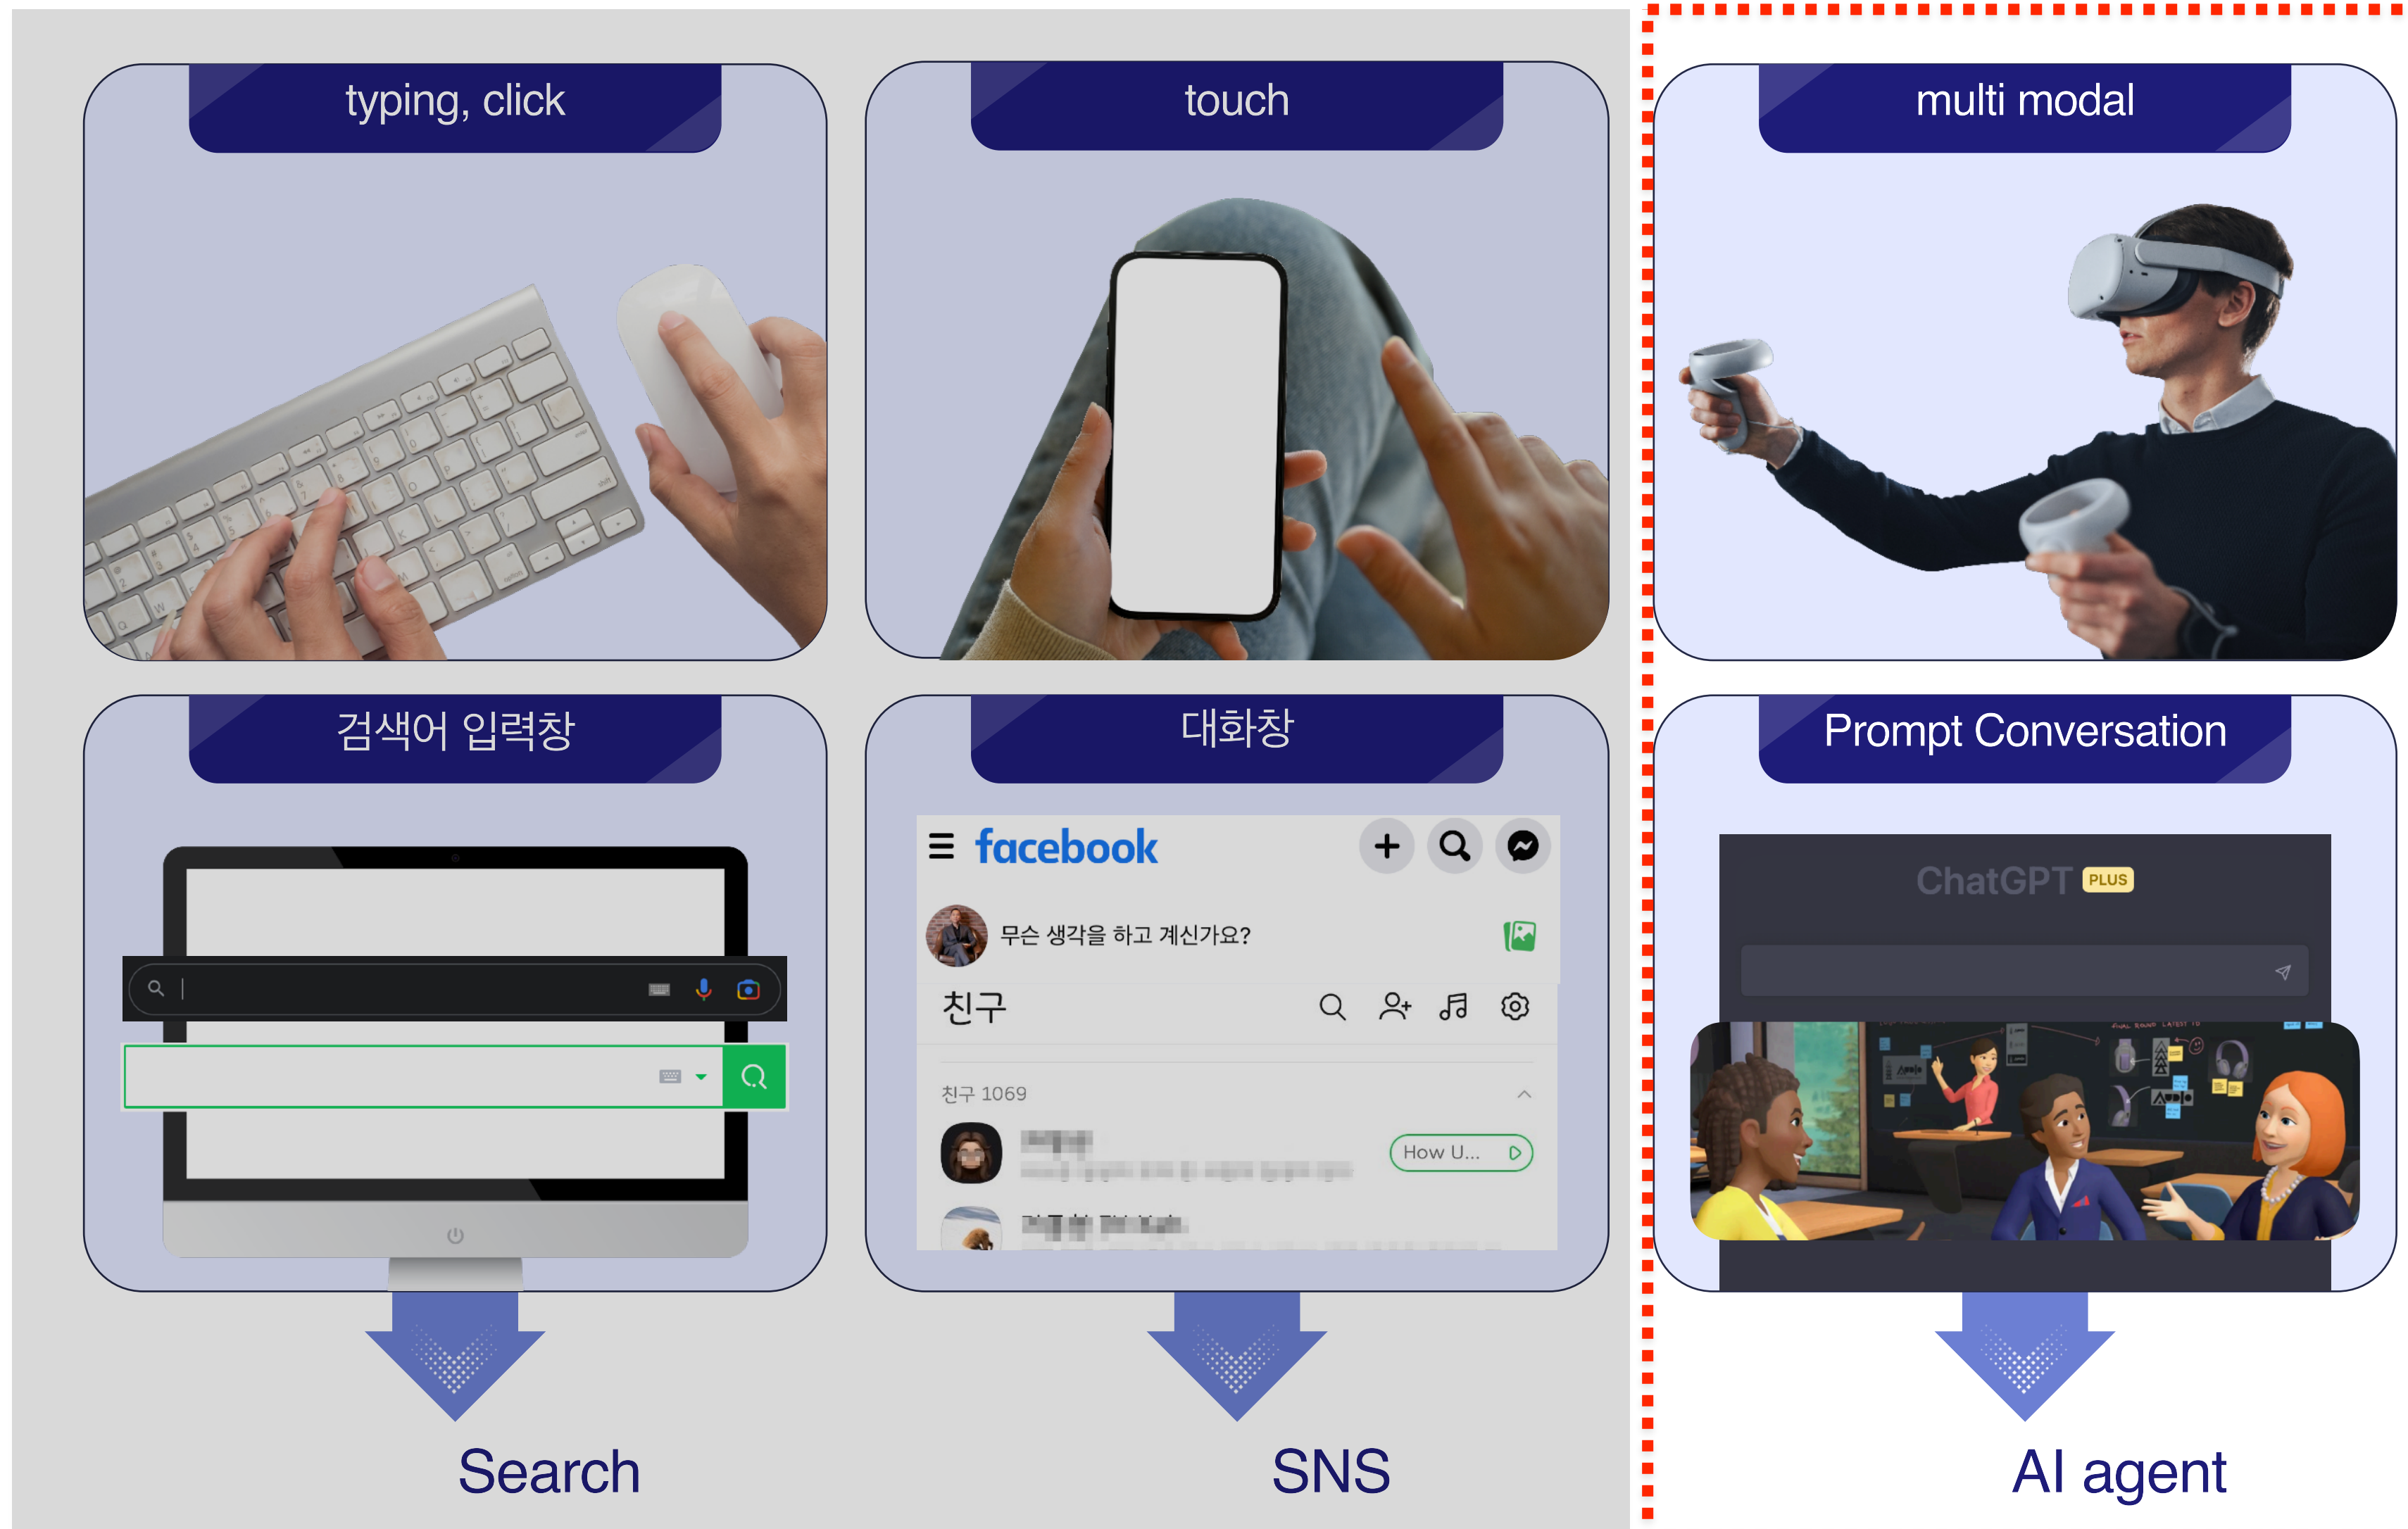

Desktop

Laptop

Handphone

Metaverse

Ambient (spatial computing)

세계에서 가장 진보된 안경입니다

Source: Google

Project Moohan

• 삼성의 프로젝트
무한(Project Muhan)은 최초의

Android XR

Build with Google Gemini 2.5 ⓘ

저는

Massive apps created on both sides of S-Curves of prev. cycles

Application tech companies founded and US market cap along S-Curves