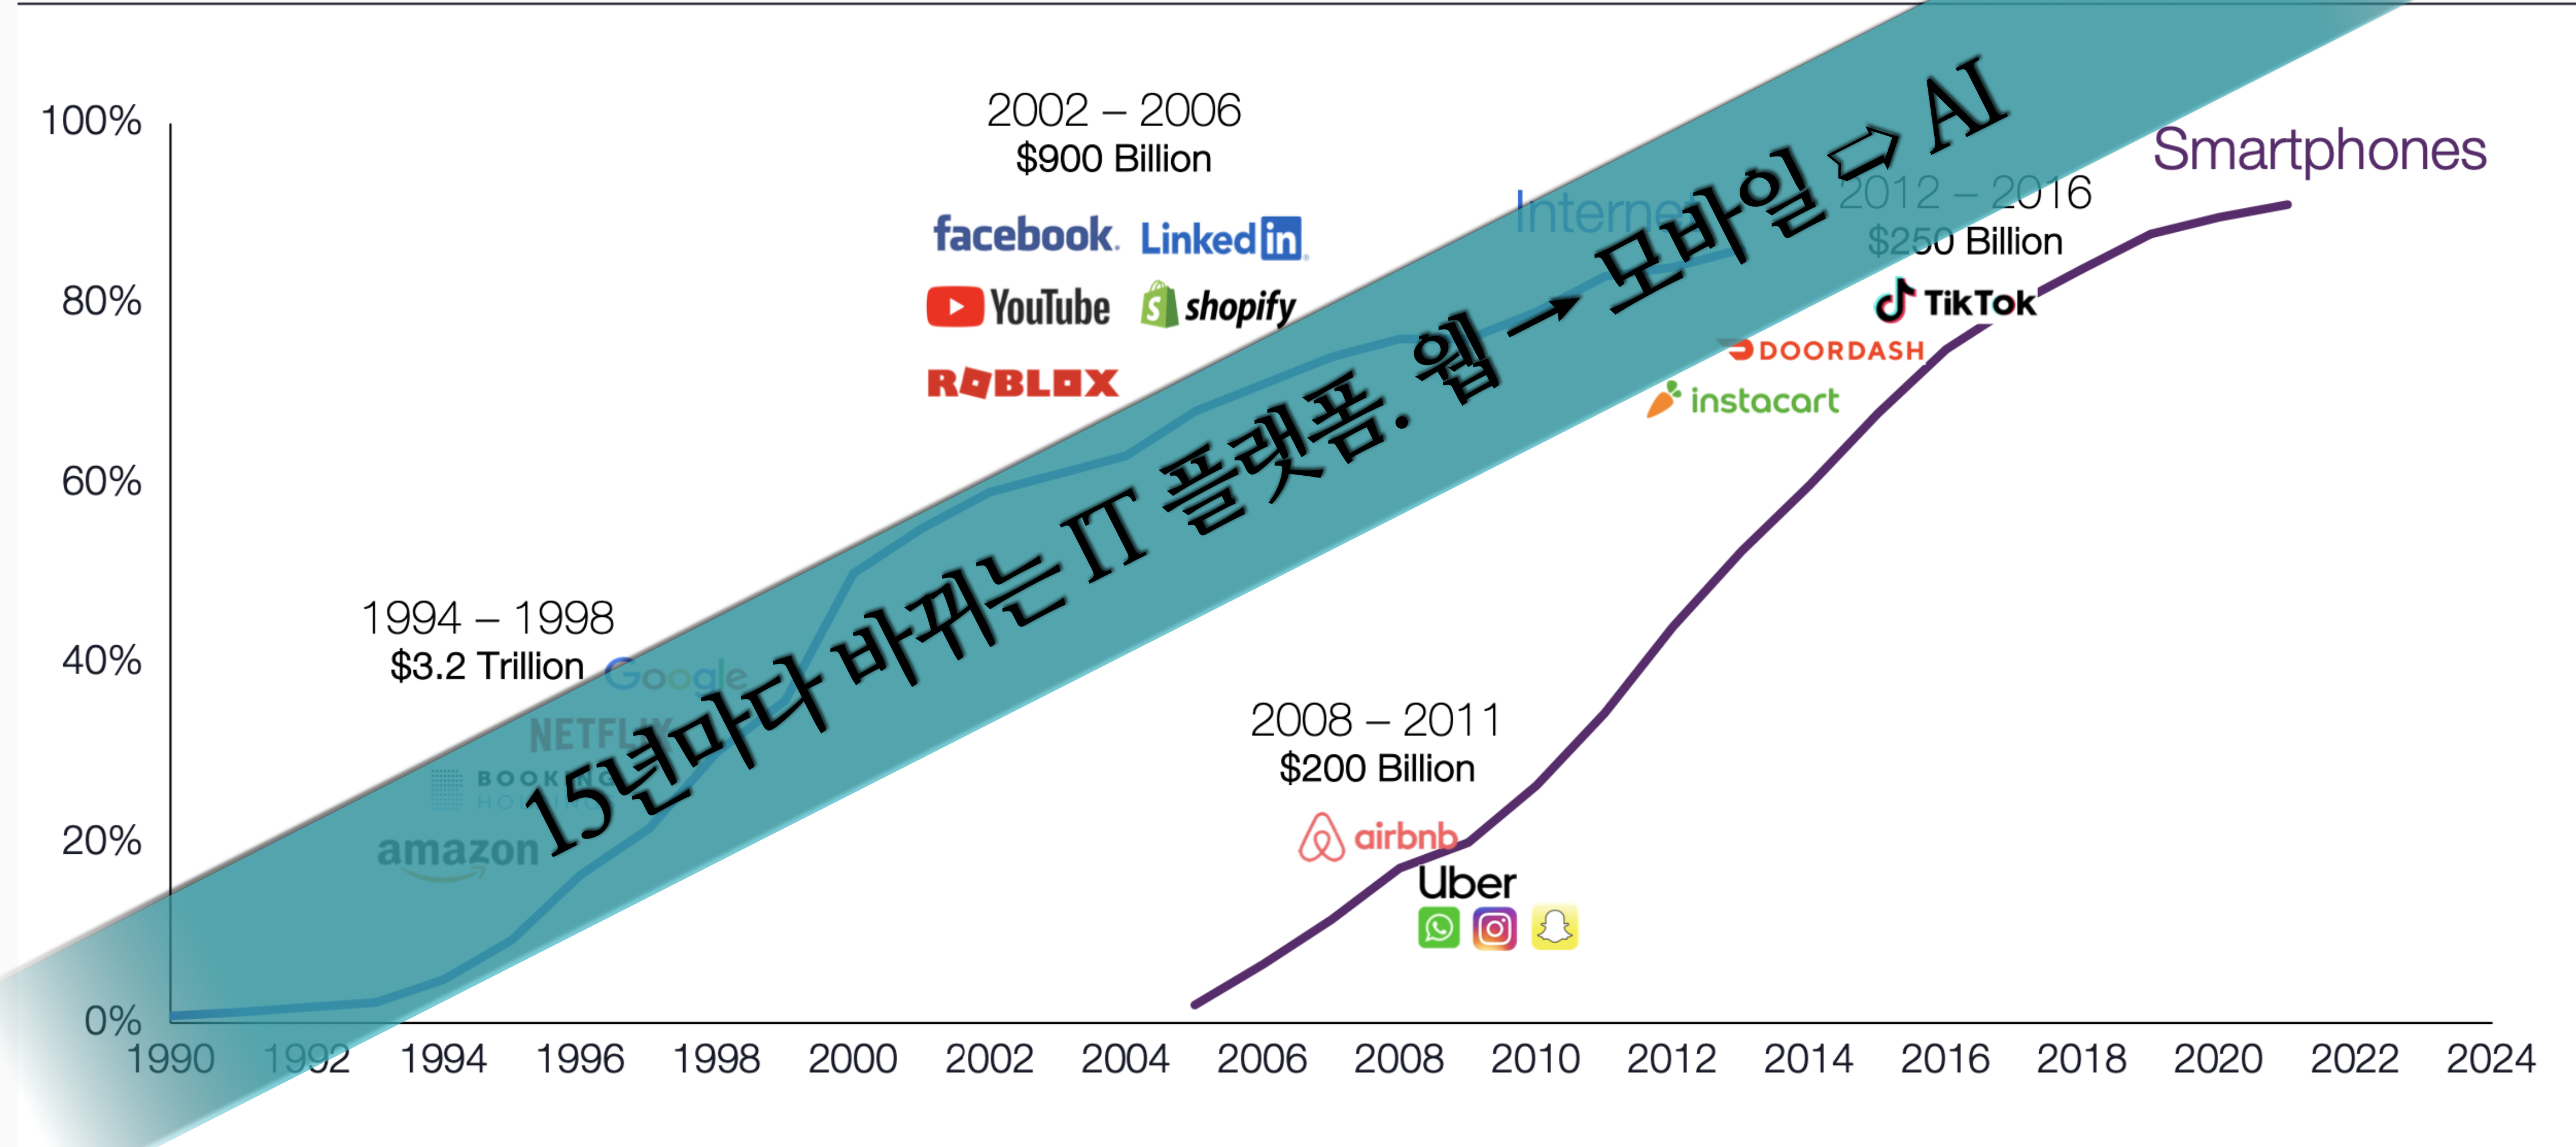

Desktop

Laptop

Handphone

Metaverse

Ambient (spatial computing)

세계에서 가장 진보된 안경입니다

Source: Google

Project Moohan

• 삼성의 프로젝트
무한(Project Muhan)은 최초의

Android XR

Build with Google Gemini 2.5 ⓘ

저는

Massive apps created on both sides of S-Curves of prev. cycles

Application tech companies founded and US market cap along S-Curves